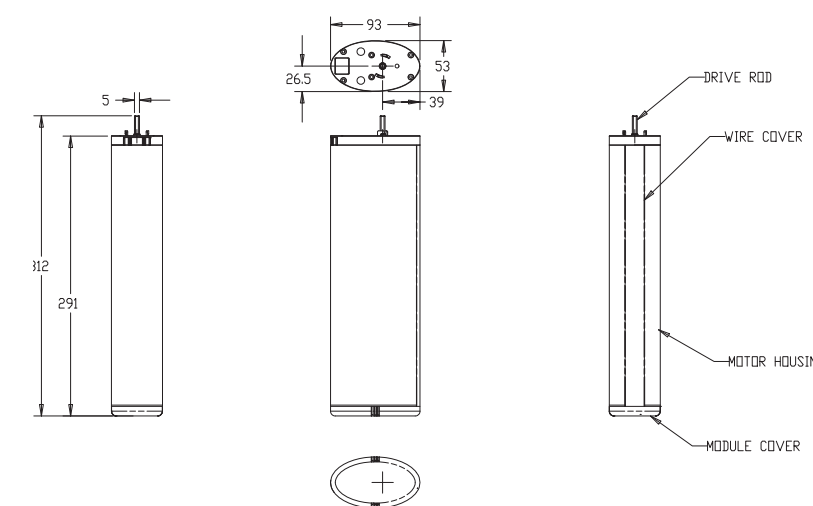

Motor dimensions (mm)

Large offer for all curtain types and shapes

	LATERAL OPENING	CENTRAL OPENING
Glydea™ 35e	35 kg / 10 m	35 kg / 10 m
Glydea™ 60e	60 kg / 12 m	60 kg / 12 m

Large choice of control systems

1. **Standard compatibilities**
2. Hotel or Home Automation dry contact or AC switching relays.
   - AC switches and control systems.
   - Double or triple push button switches.
   - Somfy or universal infrared transmitters.

Glydea™ can be equipped with plug in modules to interface with additional control technologies

RTS receivers, compatibility with all the Somfy RTS controls.

Easy installation

- From plug and play to more advanced solutions.
- Motor can be also hidden in false ceilings.
- Motor position (left or right) can be changed on site.
- Automatic or adjustable limit setting.
- One touch or swivel ceiling bracket.
- Integrated 24V power supply.