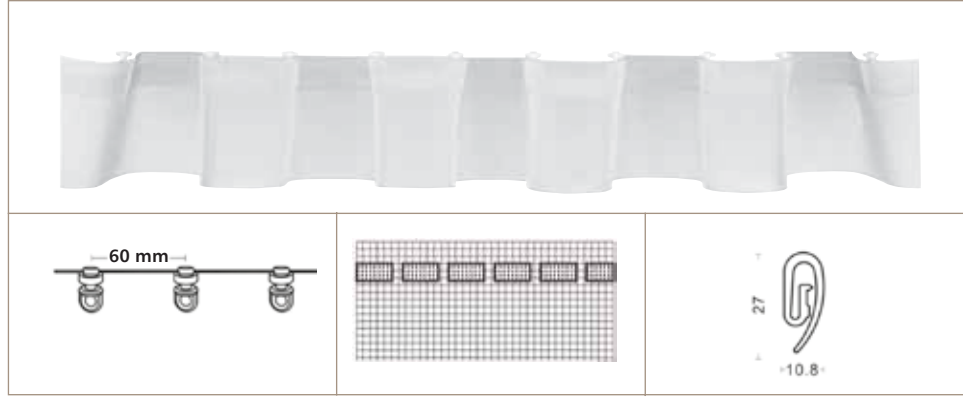

70022

70023