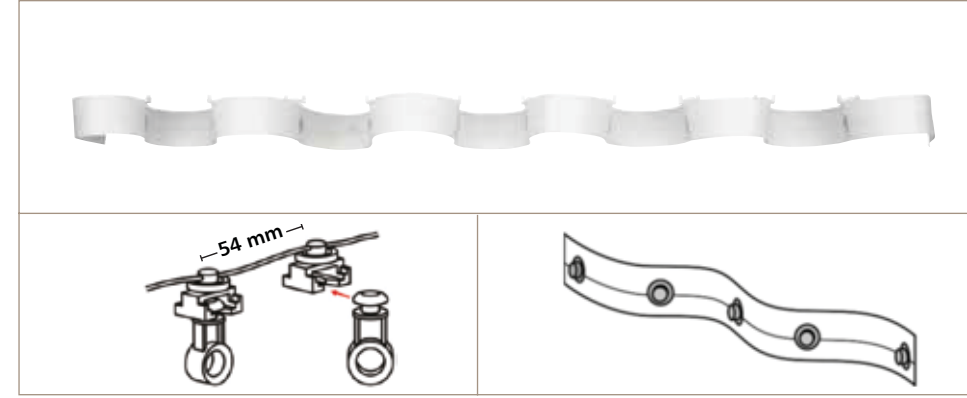

70022

70023

70044

70045

70020

70046

70047

70021

70048

70049

C	D	RAY	PİLE ORANI	X + Y	1	2	3	4	5	6	7
7 CM	7 CM	1	1 x 1,55	4 + 4 = 8 cm							
8 CM	7 CM	1	1 x 1,74	4 + 4 = 8 cm							
9 CM	7 CM	1	1 x 1,93	5 + 5 = 10 cm							
10 CM	7 CM	1	1 x 2,12	5 + 5 = 10 cm							
11 CM	7 CM	1	1 x 2,31	6 + 6 = 12 cm							
12 CM	7 CM	1	1 x 2,50	6 + 6 = 12 cm							
13 CM	7 CM	1	1 x 2,69	7 + 7 = 14 cm							
14 CM	7 CM	1	1 x 2,88	7 + 7 = 14 cm							
15 CM	7 CM	1	1 x 3,07	7 + 7 = 14 cm							

C	D	RAY	PİLE ORANI	X + Y
8,5 CM	6 CM	1	1 x 2,05	5 + 5 = 10 cm