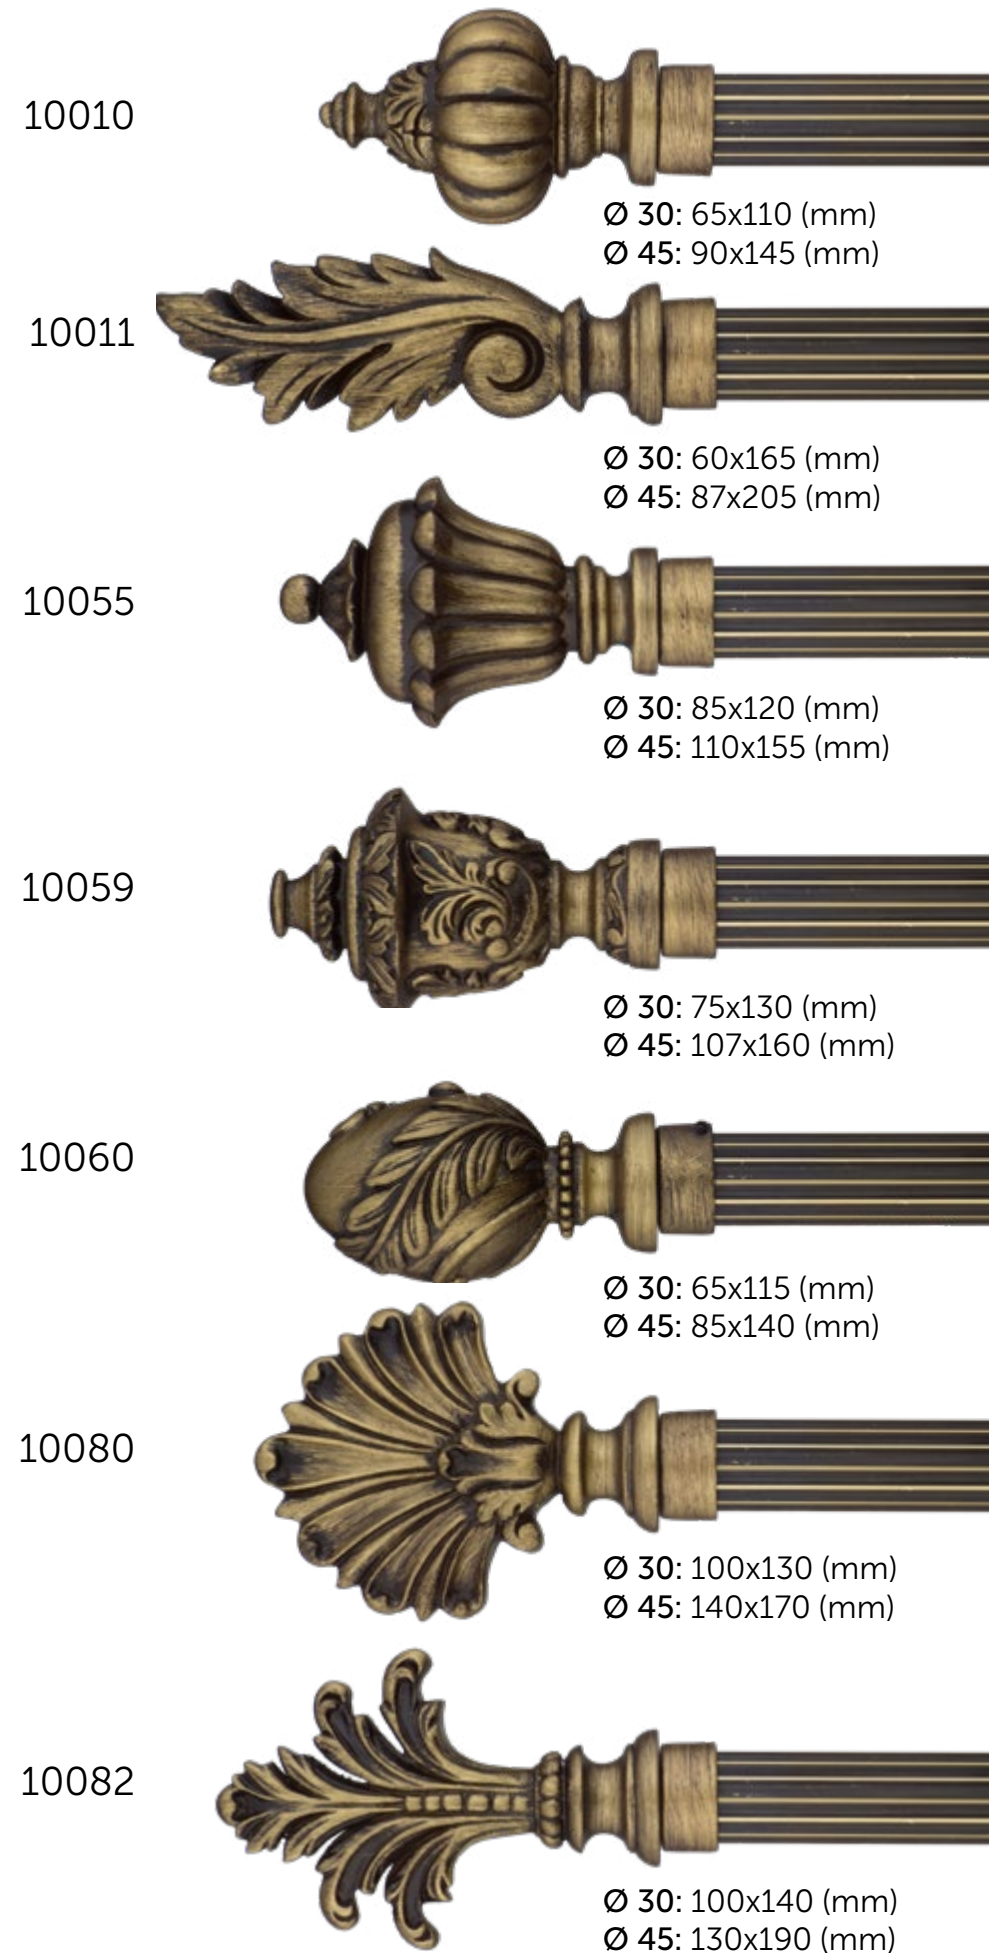

Ø 30: 90x130 (mm)
Ø 45: 105x150 (mm)

10005

Ø 30: 65x95 (mm)
Ø 45: 90x130 (mm)

10006

Ø 30: 63x120 (mm)
Ø 45: 85x160 (mm)

10007

Ø 30: 65x115 (mm)
Ø 45: 85x155 (mm)

10008

Ø 30: 65x115 (mm)
Ø 45: 85x140 (mm)

10080

Ø 30: 100x130 (mm)
Ø 45: 140x170 (mm)

10082

Ø 30: 100x140 (mm)
Ø 45: 130x190 (mm)

The image features a light beige wall with a large, ornate white decorative panel. The panel has a rectangular shape with rounded corners and is adorned with intricate carvings, including a central floral motif and a diamond-patterned section at the top. A gold-bordered text box is overlaid on the right side of the panel. The text inside the box is in a cursive font and reads:

Ø 30 Ø 30
Ø 45 Ø 45

85002

.....
1200 mm
.....
150 mm
.....
700 mm
.....

80002

.....
500 mm
.....
115 mm
.....
300 mm
.....

Palas Colour 108

10059

50059

90059

Ø 30: 75x130 (mm)
Ø 45: 107x160 (mm)

Ø 30 Ø 30
Ø 45 Ø 45

85059

1200 mm

155 mm

700 mm

80059