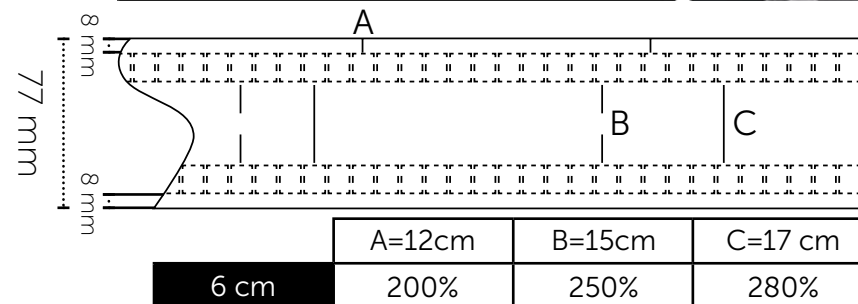

40008

White

40009

40012

White

40015

White

Fullness	Distance Between Pleats	Repeated
200/250/280 %	6cm	12/15/17cm

40013

White / Black / Grey

40016

White / Black / Grey

40008

Fullness	Distance Between Pleats	Repeated
200/250/280 %	6cm	12/15/17cm

40018

40019

40017

25mm / 10,8cm

70028

70029

1500 mm

www.winart.com.tr