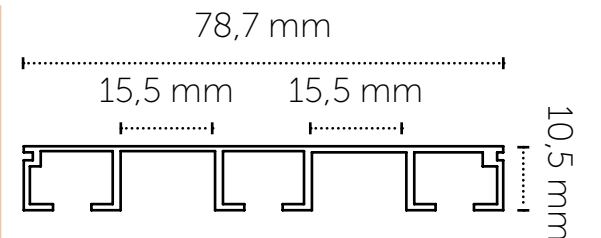

30017

Colour White