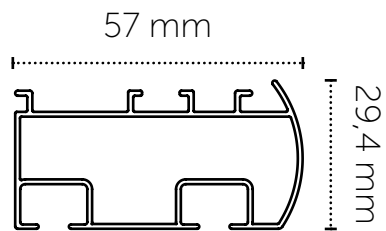

30015

Colour 118 / 119 / 123 / 125