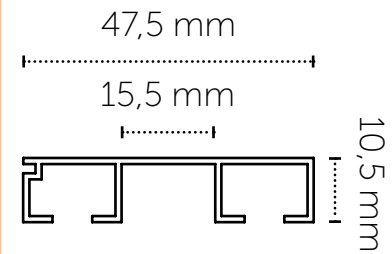

30016

Colour White