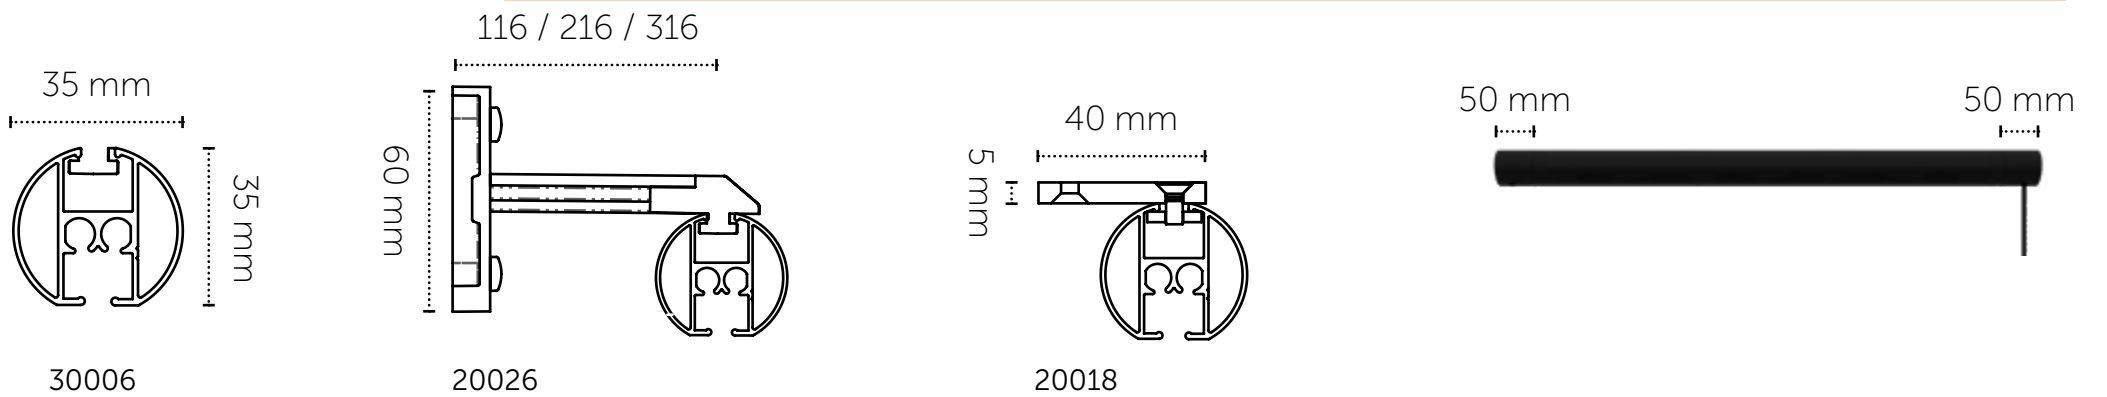

Technical Details