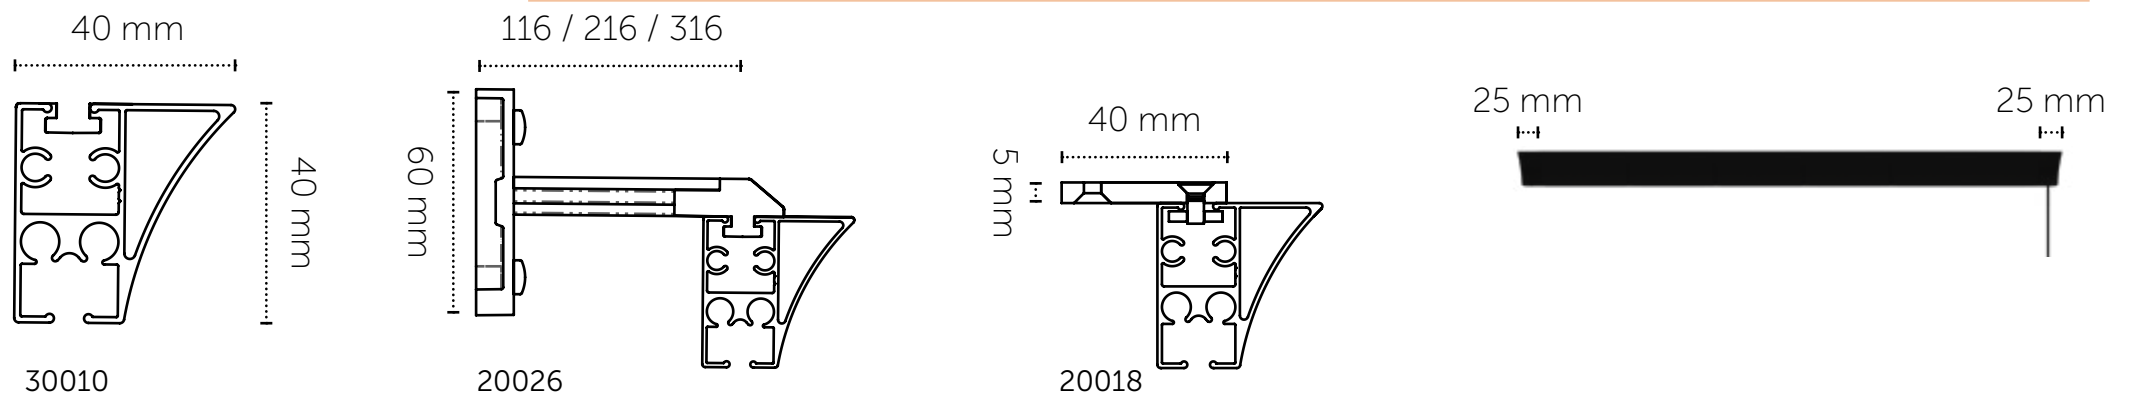

Technical Details